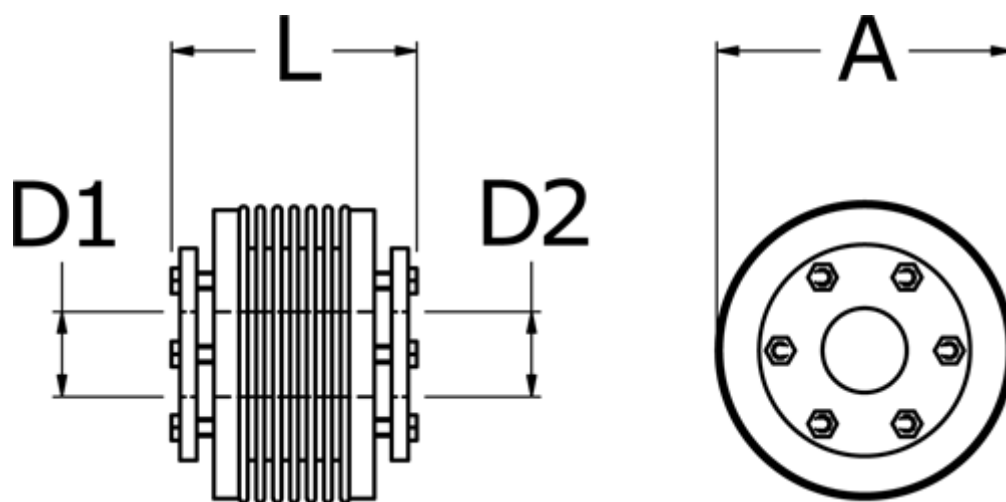

Data Sheet

Article number: 3330502000913838

Description: Bellow coupling type 5 size200
Length 91 mm, bore 38/38 mm

Measures

A	= 90
D1	= 38
D2	= 38
L	= 91
Nom. torque NM (Tkn)	= 200